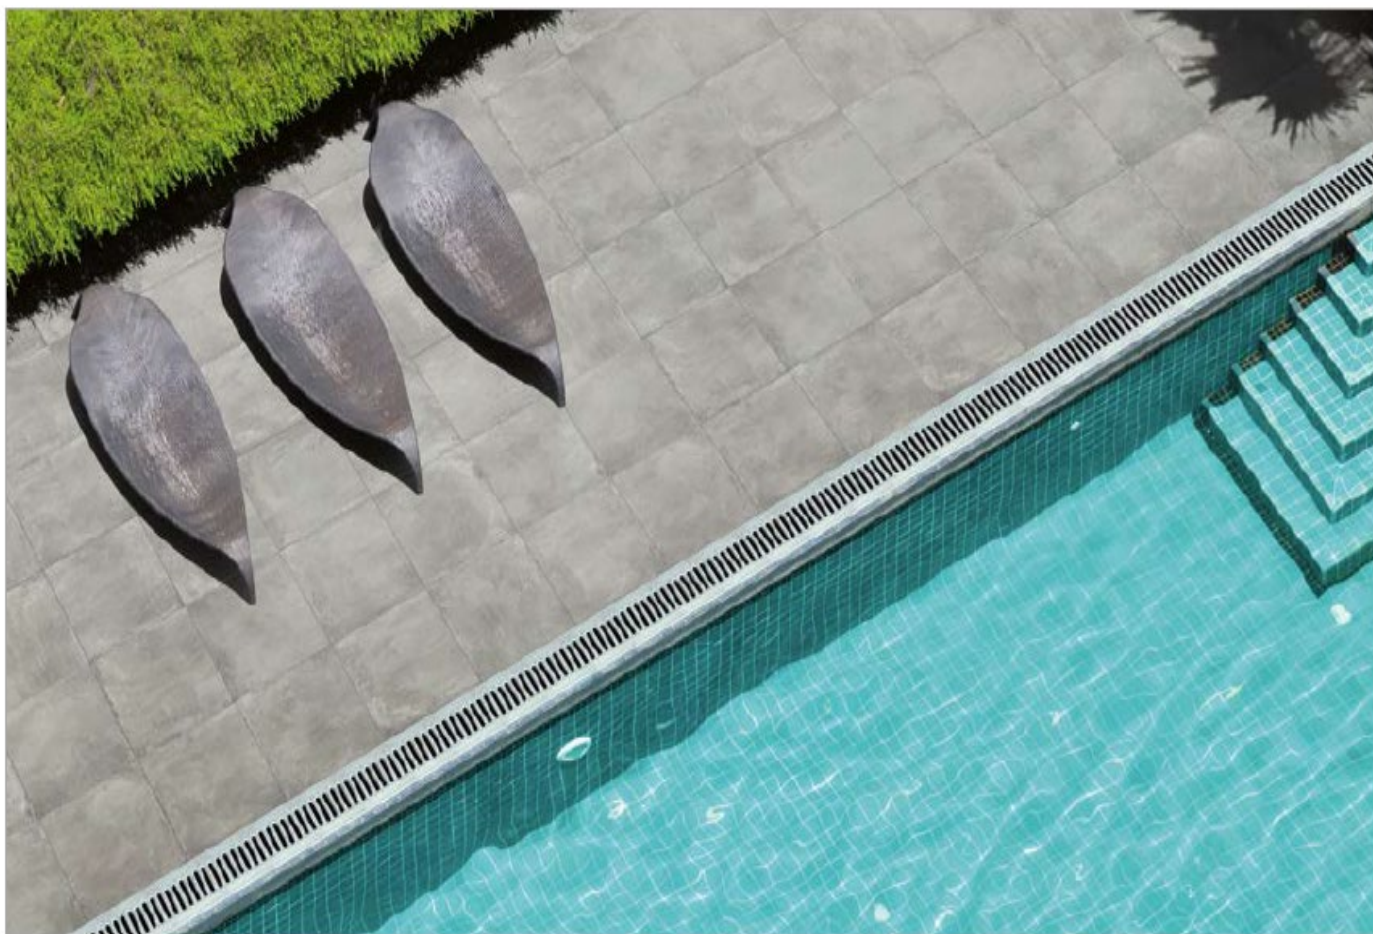

+ONE OUTDOOR Porcelain Pavers

rectified - color body - matte
thickness 20 mm - 3/4"

Ash 24x24

+ONE/ COLOR BODY PORCELAIN
MADE IN THE USA

Tile & Marble Collection
110 NE 179 Street
Miami, Florida 33162
786.258.4673